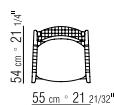

UPHOLSTERY IS REMOVABLE IN BOTH THE FABRIC
AND OUTDOOR LEATHER VERSIONS

COVER IN WATER-REPELLENT MATERIAL.

THE COVER IS UPON REQUEST, WITH UPCHARGE

256B1

256G1