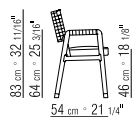

UPHOLSTERY IS REMOVABLE IN BOTH THE FABRIC
AND OUTDOOR LEATHER VERSIONS

COVER IN WATER-REPELLENT MATERIAL.

THE COVER IS UPON REQUEST, WITH UPCHARGE

256B1

256G1